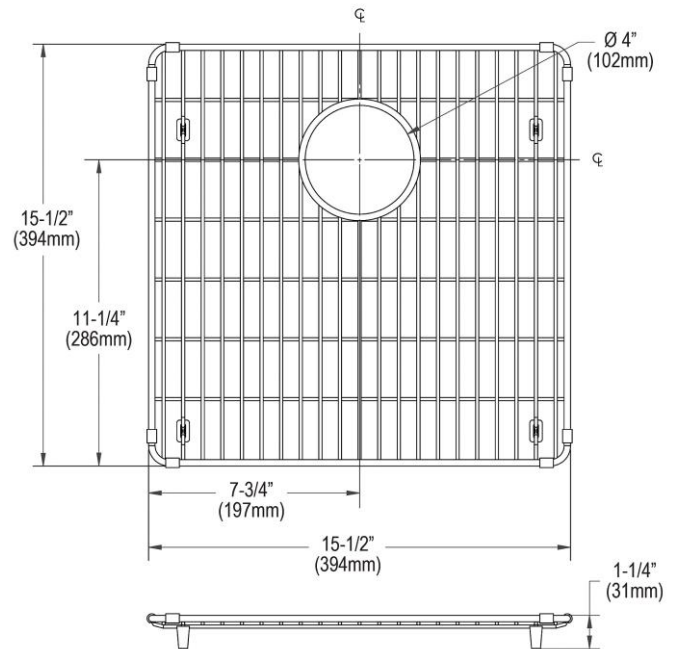

Material:	Stainless Steel
Finish:	Polished Stainless Steel
Dimensions:	15-1/2" x 15-1/2" x 1-1/4"

A Century of Tradition and Quality.

For more than 100 years, Elkay has been making innovative products and providing exceptional customer care. We take pride in offering plumbing products that make life easier, inspire change and leave the world a better place.

[Clean and Care Manual (PDF)](#)

[Clean and Care Manual (PDF)](#)

[Warranty (PDF)](#)